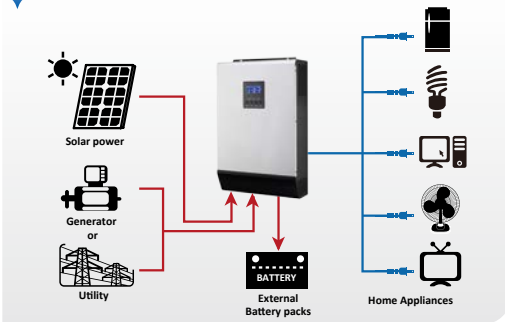

1 Solar Power and AC Power available