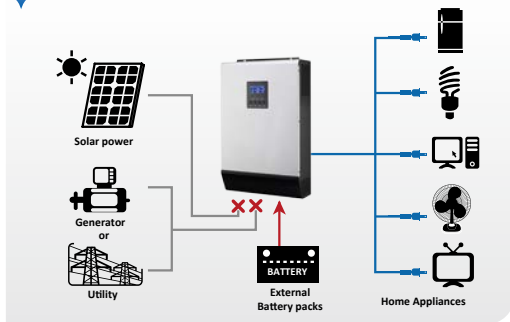

2 Solar Power and AC Power not available